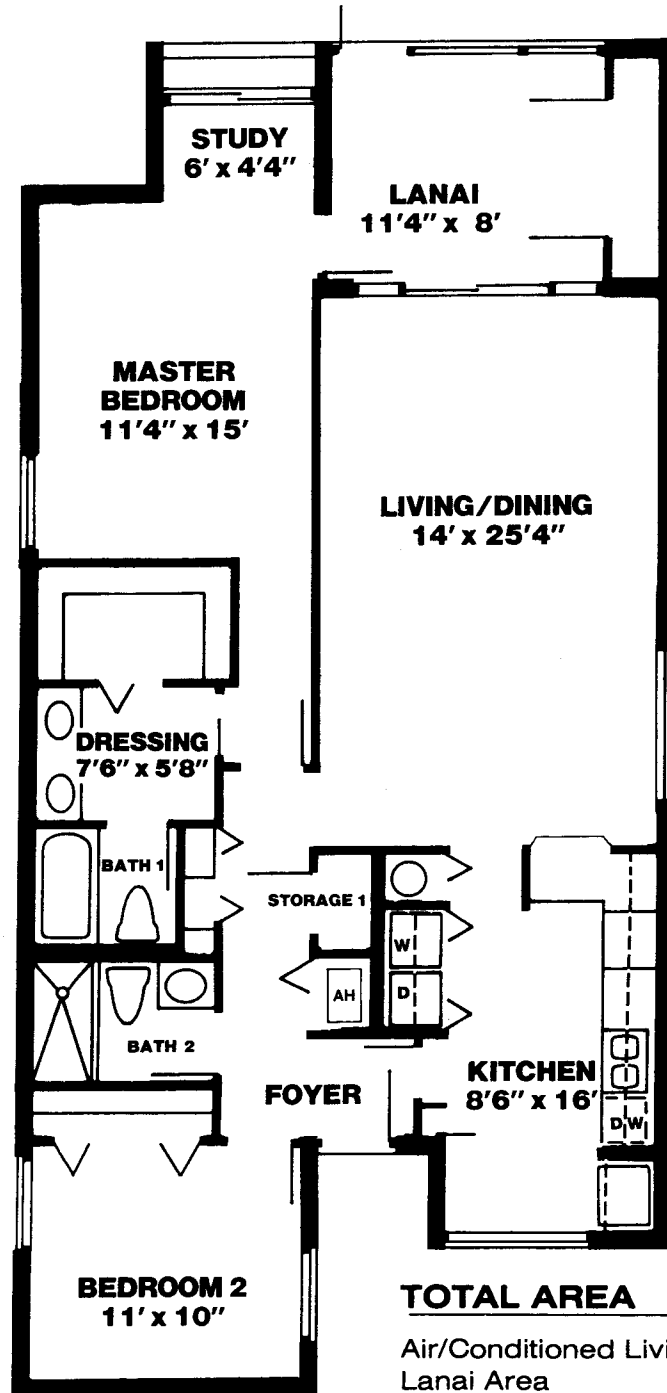

THE 1400

TWO BEDROOM TWO BATH

BAYPORT
BEACH & TENNIS CLUB

TOTAL AREA	SQ. FT.
Air/Conditioned Living Space	1260
Lanai Area	113
Lanai Storage	19
Carport Storage Area	22
TOTAL SQUARE FEET	1414

Minor dimensions and building specifications are subject to change during construction. Please consult your sales representative.