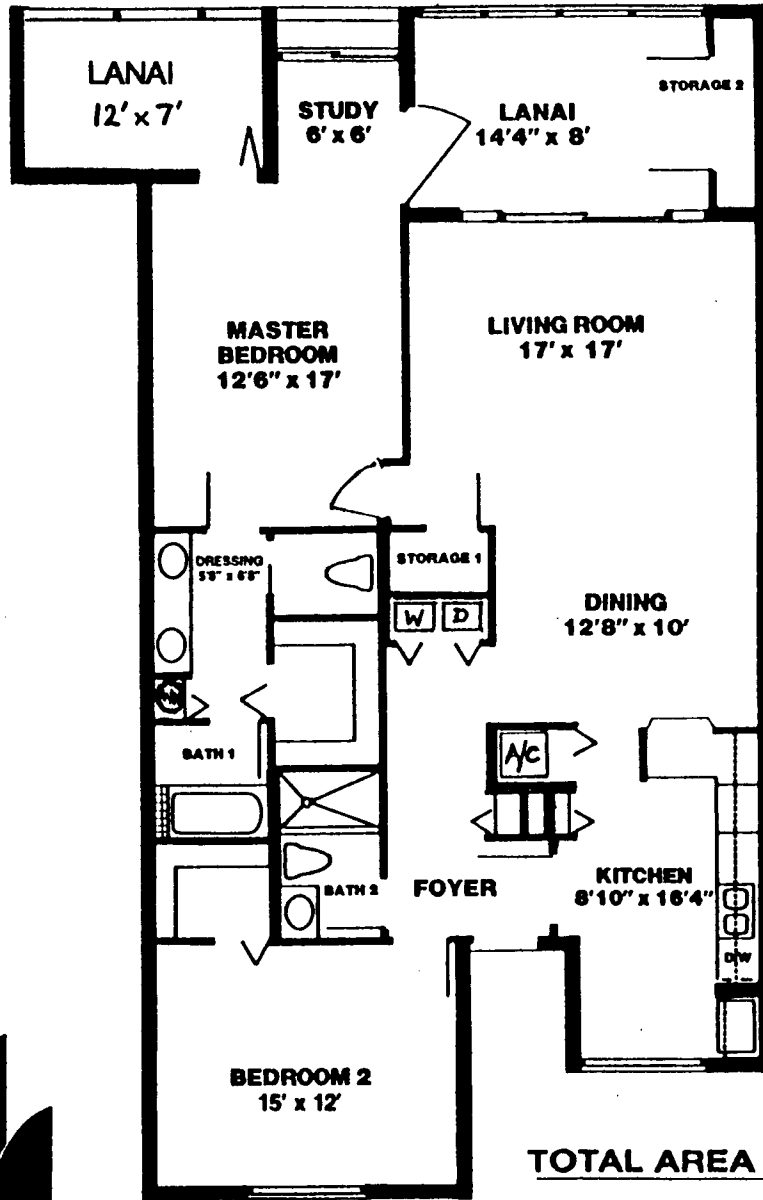

THE 1600

TWO BEDROOM TWO BATH

TOTAL AREA	SQ. FT.
Air/Conditioned Living Space	1486
Lanai Areas	199
Lanai Storage	17
Carport Storage Area	22
TOTAL SQUARE FEET	1724

Minor dimensions and building specifications are subject to change during construction. Please consult your sales representative.